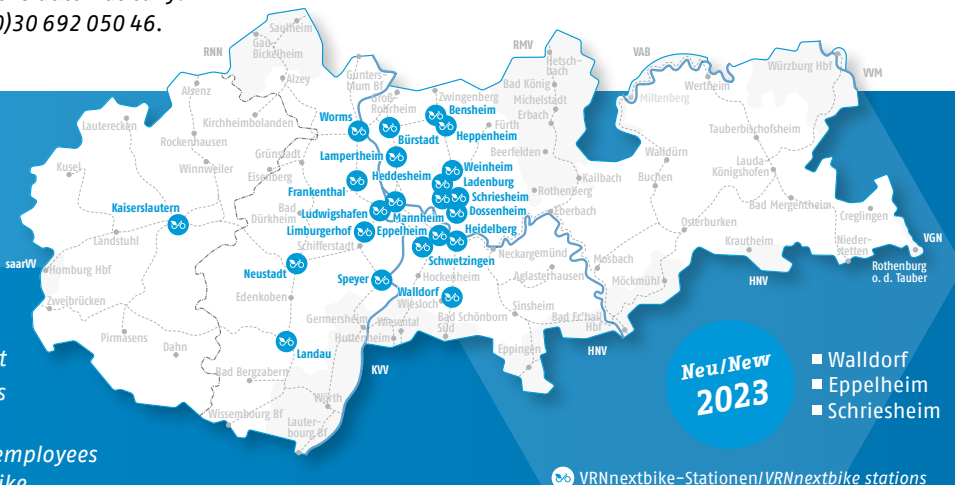

Parken: In der App „Parken“ auswählen. Hebel am Rahmenschloss nach unten drücken. Ein Piepton bestätigt die Fahrtpause. Vor der Weiterfahrt „Schloss öffnen“ in der App auswählen.

Bitte beachten: Im Parkmodus läuft die Ausleihe weiter.

Parking: Select "Park" on the app. Lock the bike by pressing down the lever on the frame lock. A beep will confirm that the bike is locked. To continue the ride press "Open lock". Please be aware: The rental continues in the park modus.

Rückgabe: Rad an einer VRNnextbike-Station abschließen. Hebel am Rahmenschloss nach unten drücken. Ein Piepton bestätigt die erfolgreiche Rückgabe. Ausleihe wird automatisch beendet.

Kein Ständer verfügbar oder frei? Rad neben der Station oder dem Stationsschild abstellen und abschließen.

Hinweis: Bei Nichtbeachtung wird eine Servicegebühr in Höhe von 20,00 € berechnet.

Return: Return the bike to a VRNnextbike station. Press down the lever on the frame lock. A beep will confirm the successful return and the rental ends automatically. No dock vacant? Return the bike next to the dock or station sign and lock it. Attention: Returning bikes outside VRNnextbike stations is being charged with a service fee of 20.00 €.

Aktuelle Stationspläne und weitere Informationen unter/ Up-to-date information on locations and further topics can be found at: www.vrnnextbike.de

VRNnextbike-Stationen/VRNnextbike stations